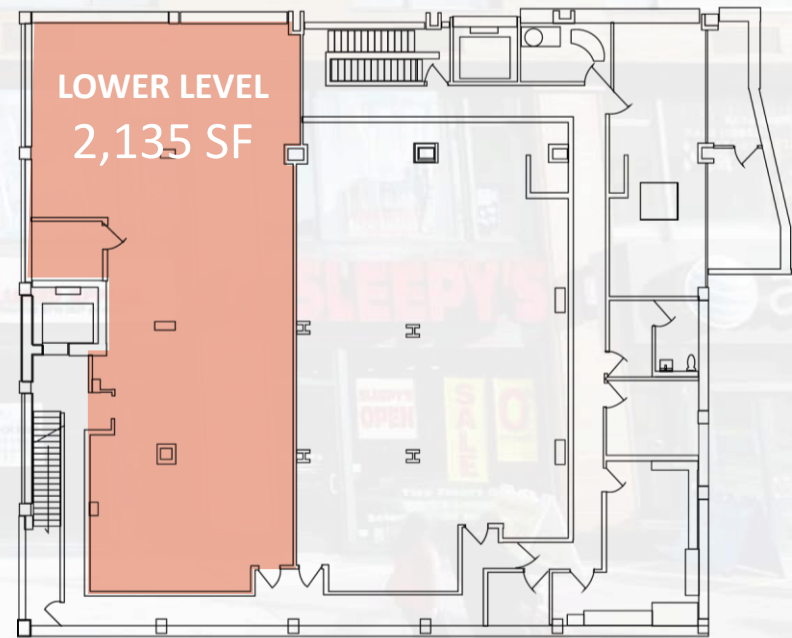

600

SIXTH AVENUE

BETWEEN 17TH & 18TH STREETS

AVENUE OF THE AMERICAS