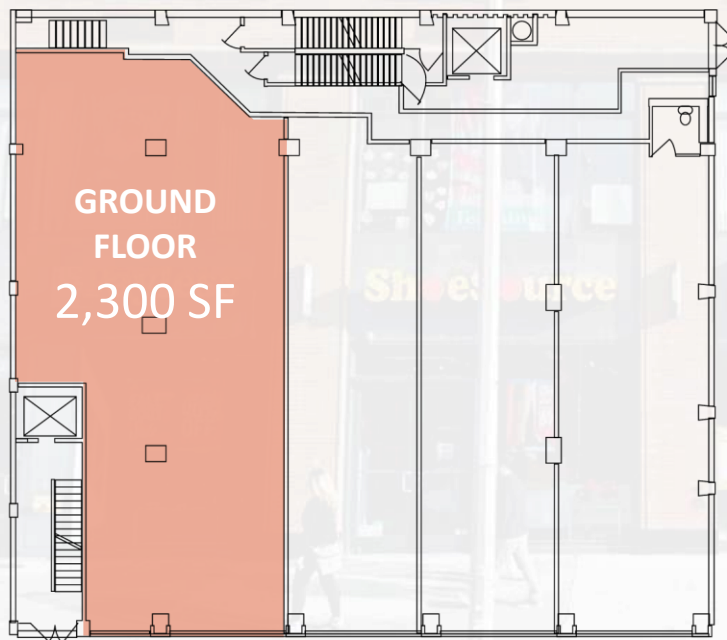

600

SIXTH AVENUE

BETWEEN 17TH & 18TH STREETS

AVENUE OF THE AMERICAS